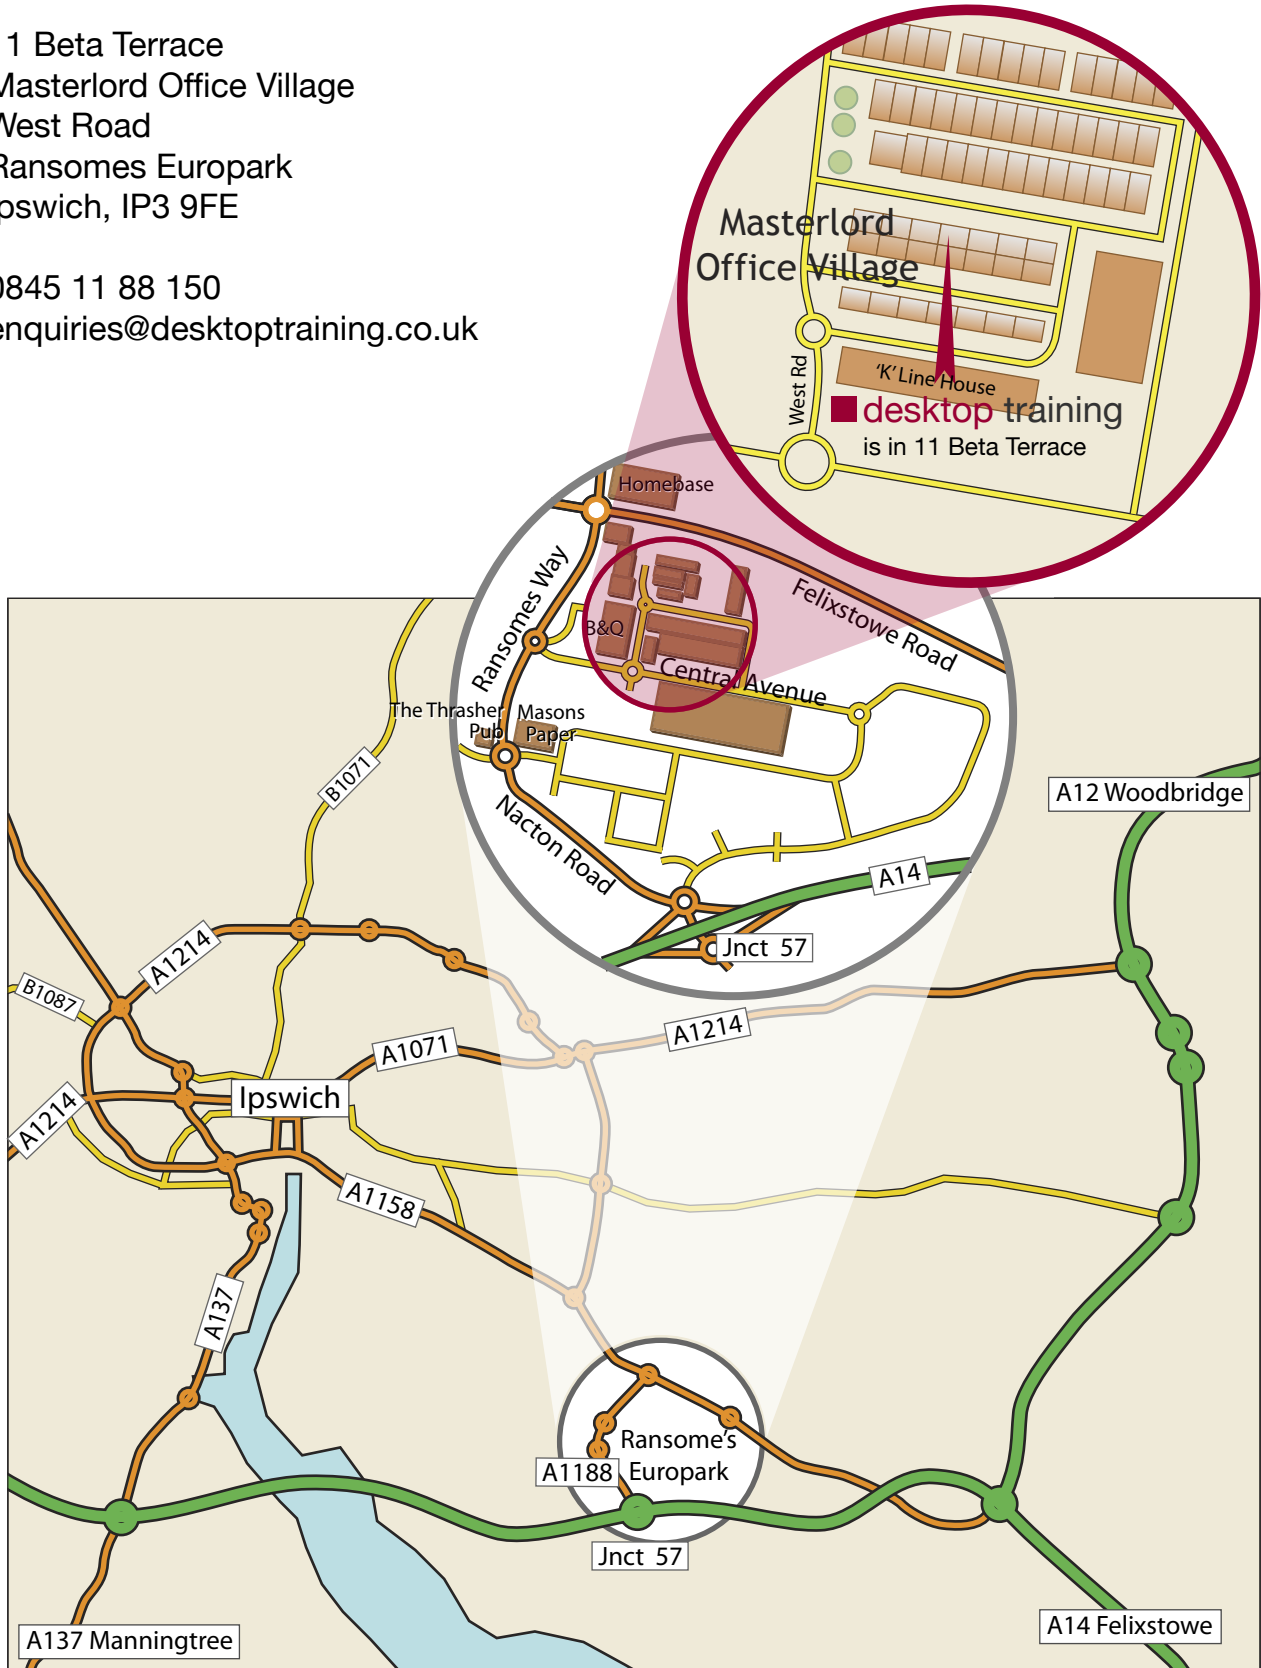

■ desktop development

11 Beta Terrace
Masterlord Office Village
West Road
Ransomes Europark
Ipswich, IP3 9FE

0845 11 88 150
enquiries@desktoptraining.co.uk

- Leave the A14 at junction 57 (signed Ransomes Europark) onto the A1189 (Nacton Road).
- Continue along Nacton Road to the first roundabout and take the third exit onto Ransomes Way.
- Continue ahead and at the roundabout, turn right into Ransomes Europark.
- Continue along Central Avenue to the first roundabout and turn left into West Road.
- At the mini roundabout go straight over into Masterlord Office Village.
- Beta Terrace is located on the right hand side, behind Alpha Terrace.